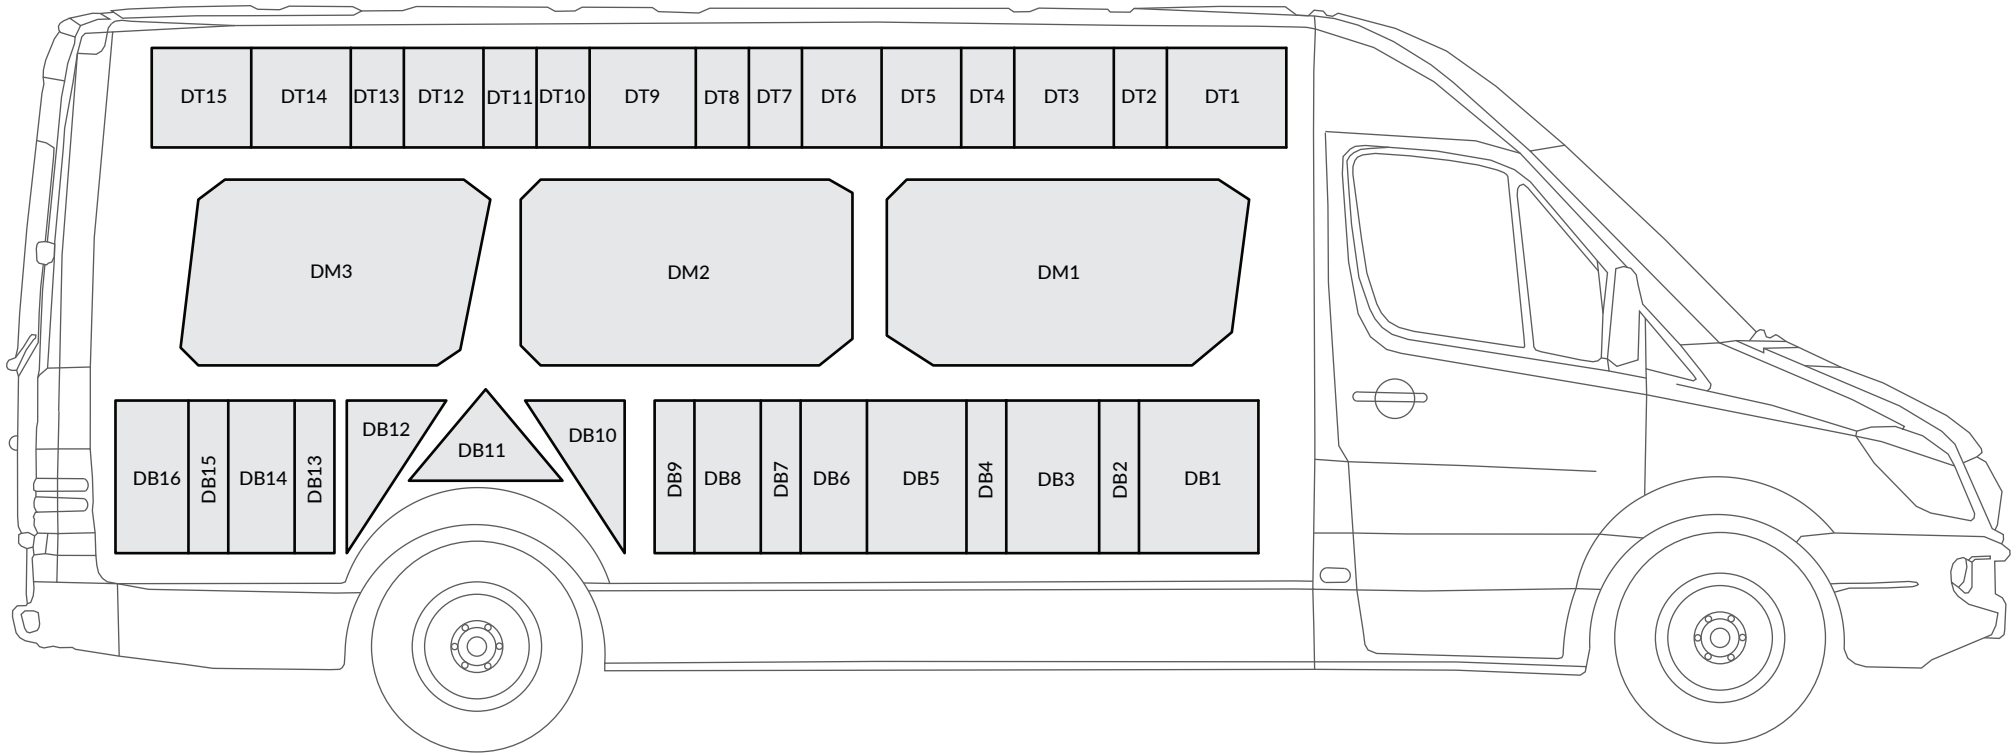

## DRIVER SIDE

## PASSENGER SIDE AND SLIDING DOOR

**SAGA**  
HANDBUILT IN SALT LAKE CITY