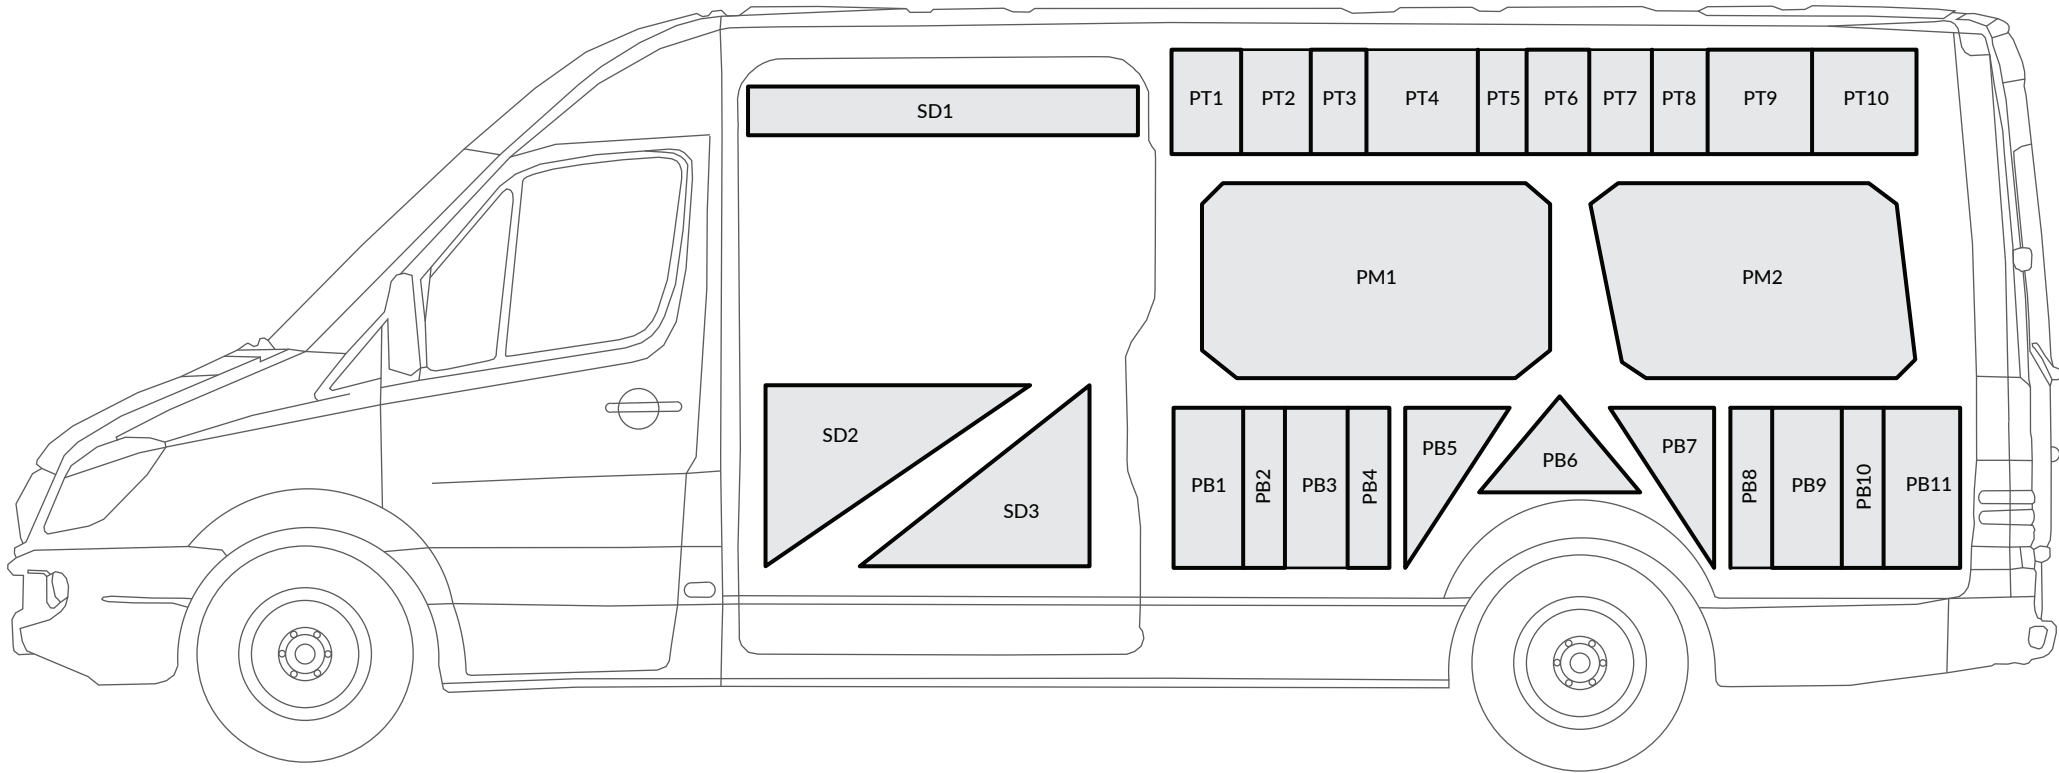

## DRIVER SIDE

## PASSENGER SIDE AND SLIDING DOOR

**SAGA**  
HANDBUILT IN SALT LAKE CITY